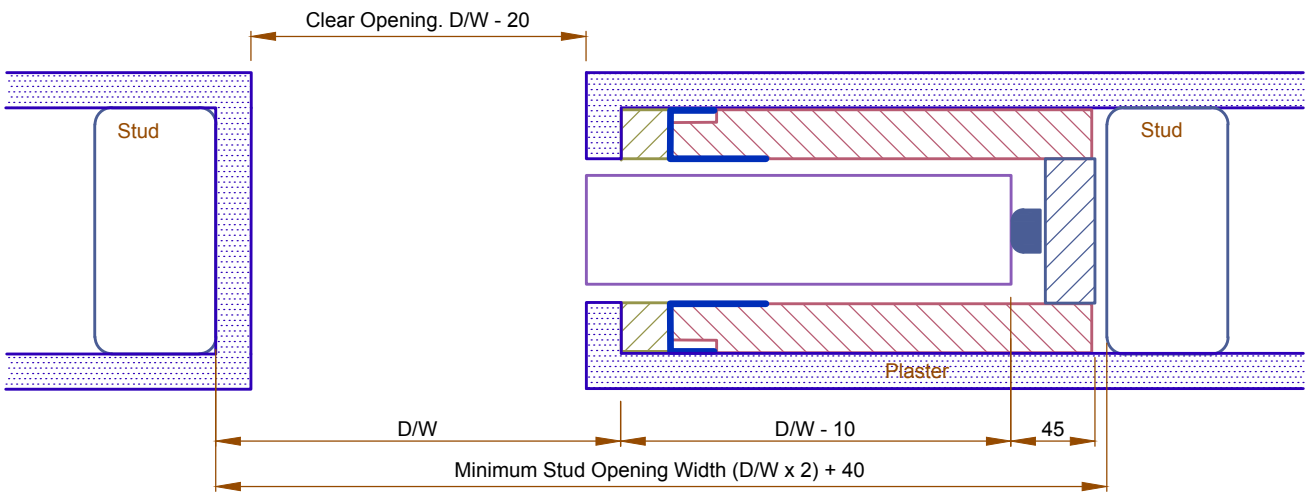

10mm Plaster Reveal No closing jamb - door will close to plaster (Flush Jamb)

10mm Plaster Reveal No closing jamb - door will close to plaster (Flush Pull)