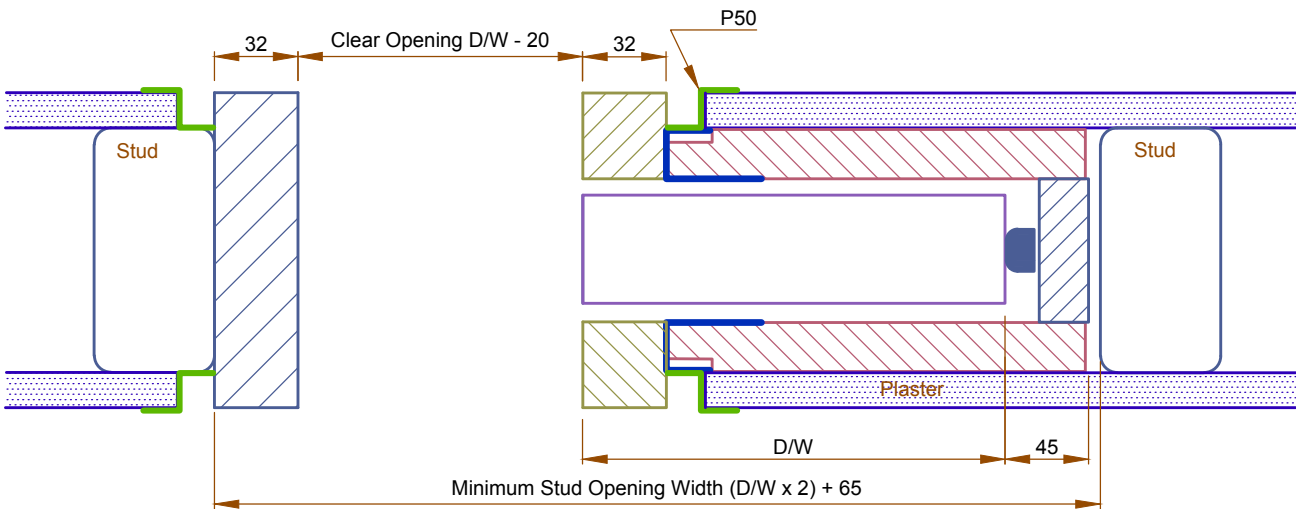

Architectural P50 Shadow Line 32mm Reveal (Flush Jamb)

Architectural P50 Shadow Line 32mm Reveal (Flush Pull)