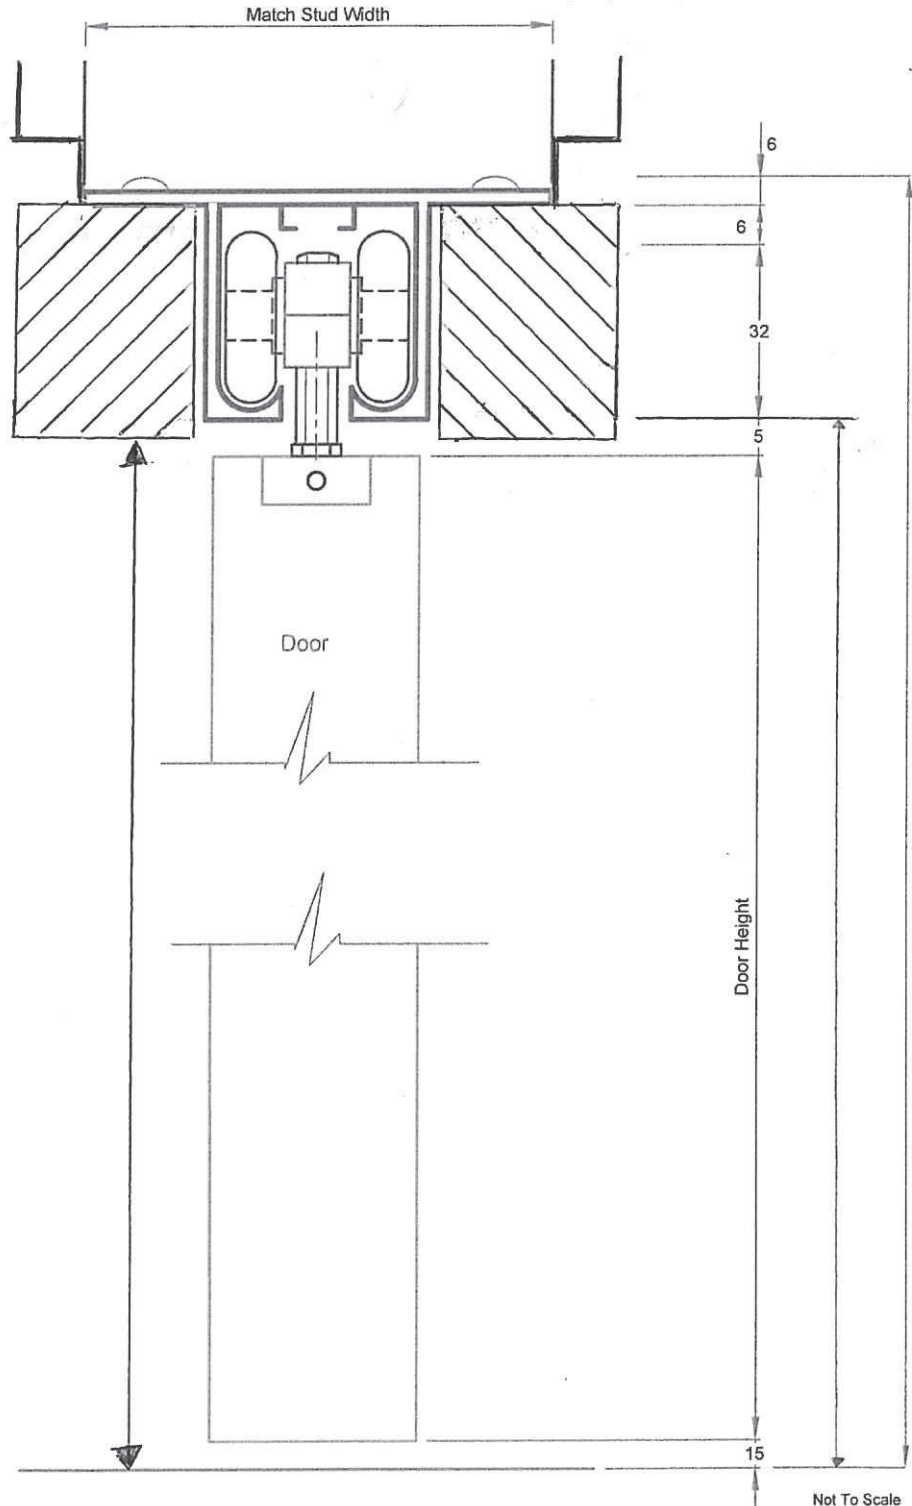

# JOEY

CAVITY FRAMES

Joey Zero  
Architectural P50  
Shadow Line  
40 mm Reveal  
80kg or 180kg

All Dimensions in mm

Not To Scale