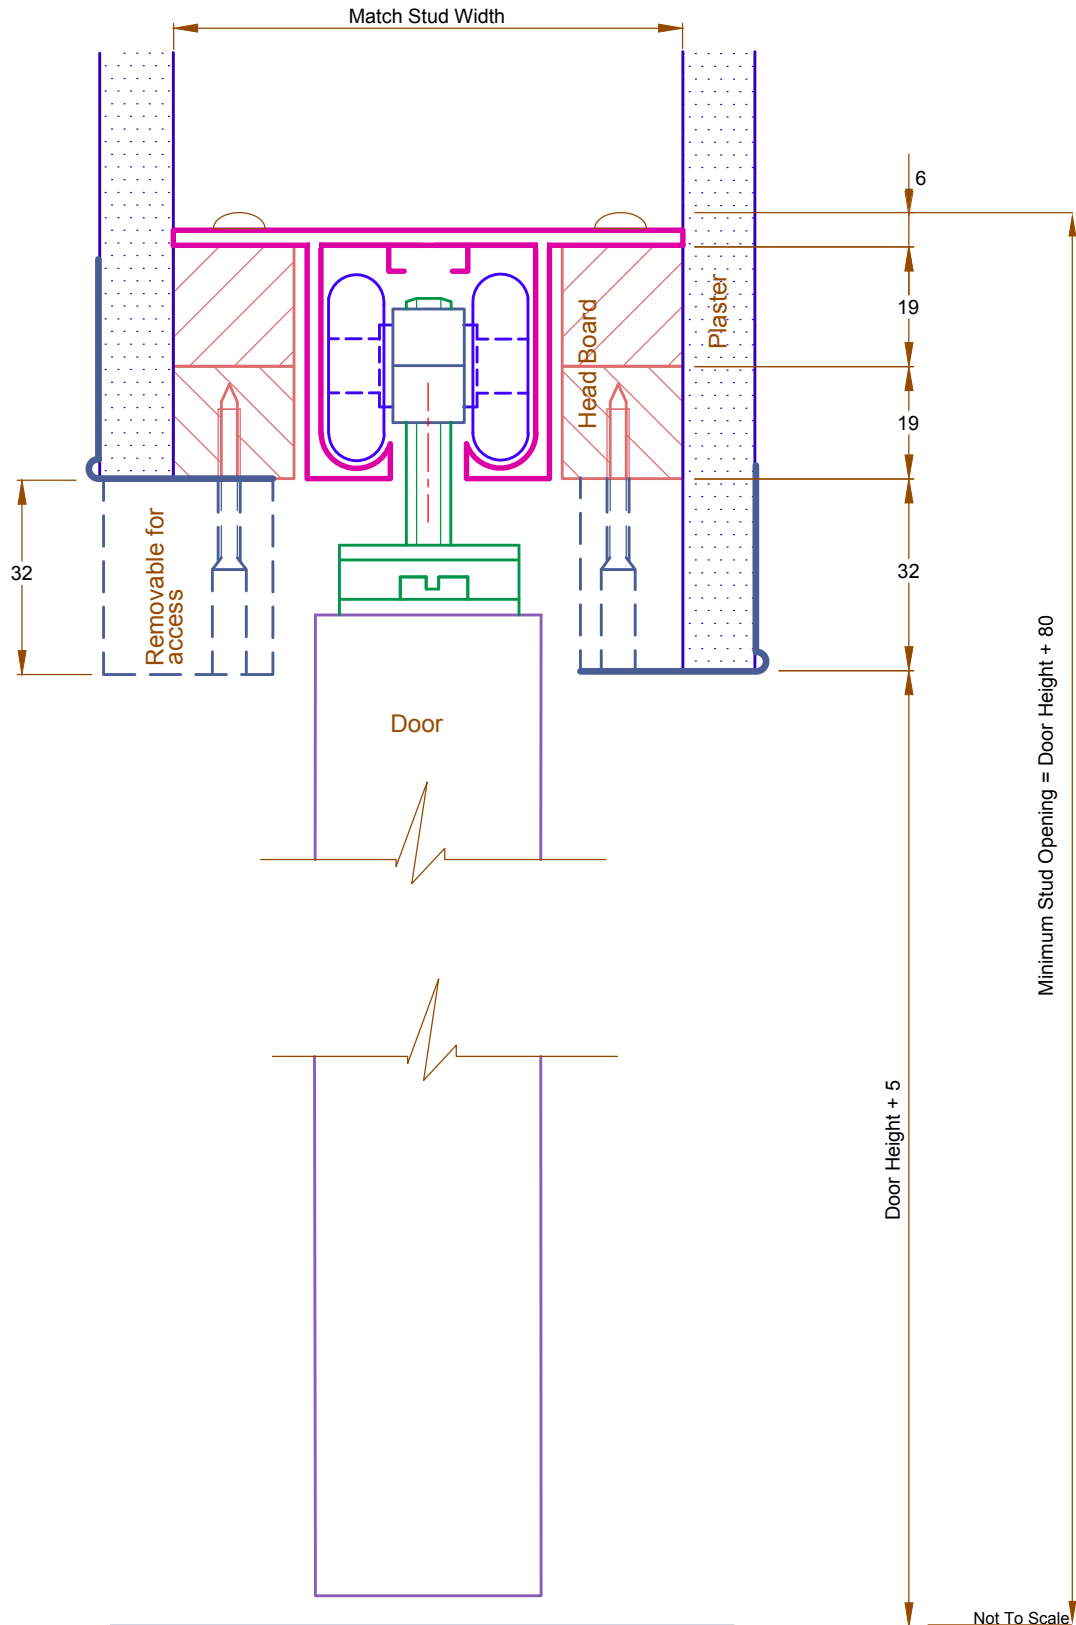

Fast Fix  
 Ezy Reveal  
 80kg or 180kg

All Dimensions in mm

Not To Scale