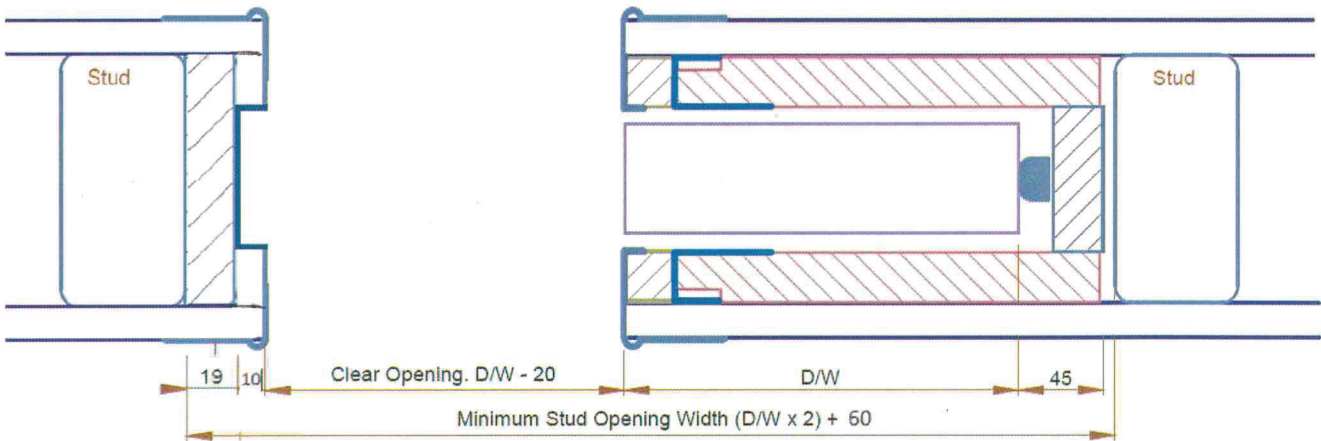

Ezy Reveal Flush jamb (Rebate Closing Jamb)

D/W = Door Width

All Dimensions in mm

Not To Scale