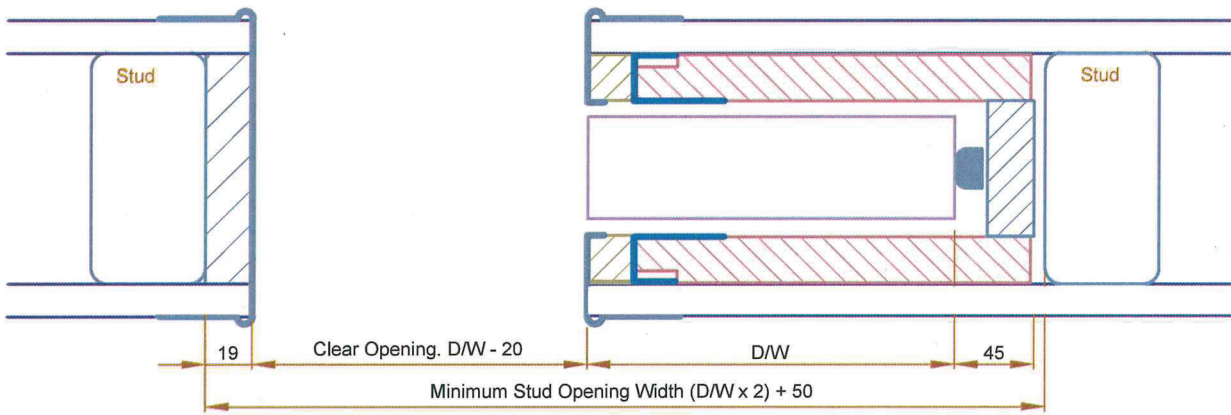

Ezy Reveal Flush jamb (Rebate Closing Jamb)

D/W = Door Width

All Dimensions in mm

Not To Scale