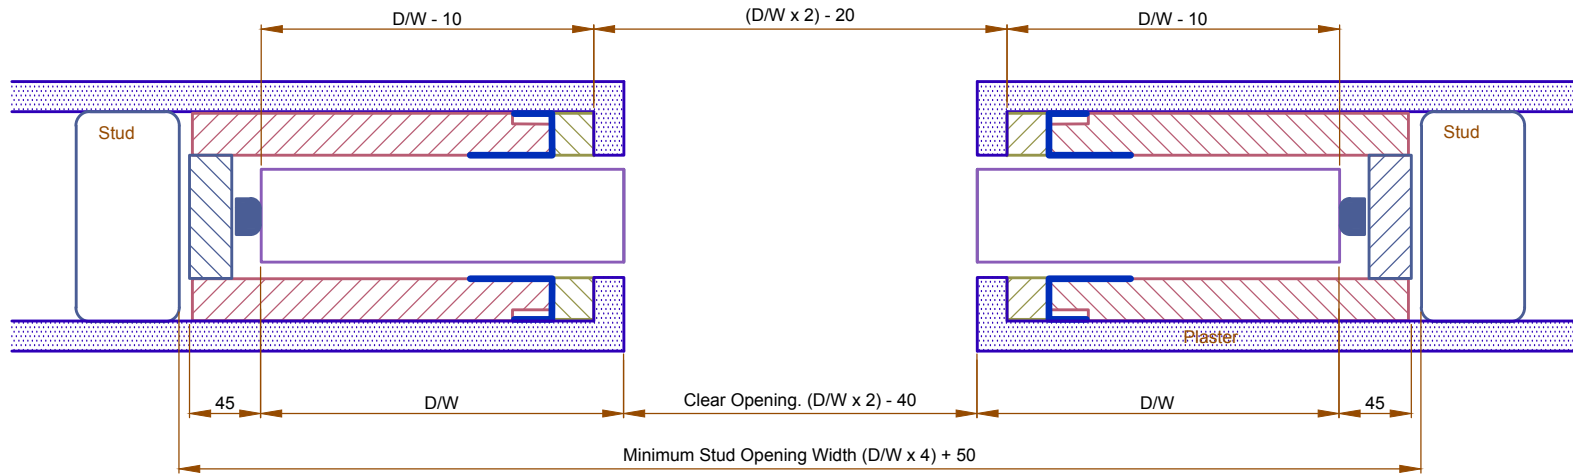

Double 10mm Plaster Reveal Finish (Flush Jamb)

Double 10mm Plaster Reveal Finish (Flush Pull)