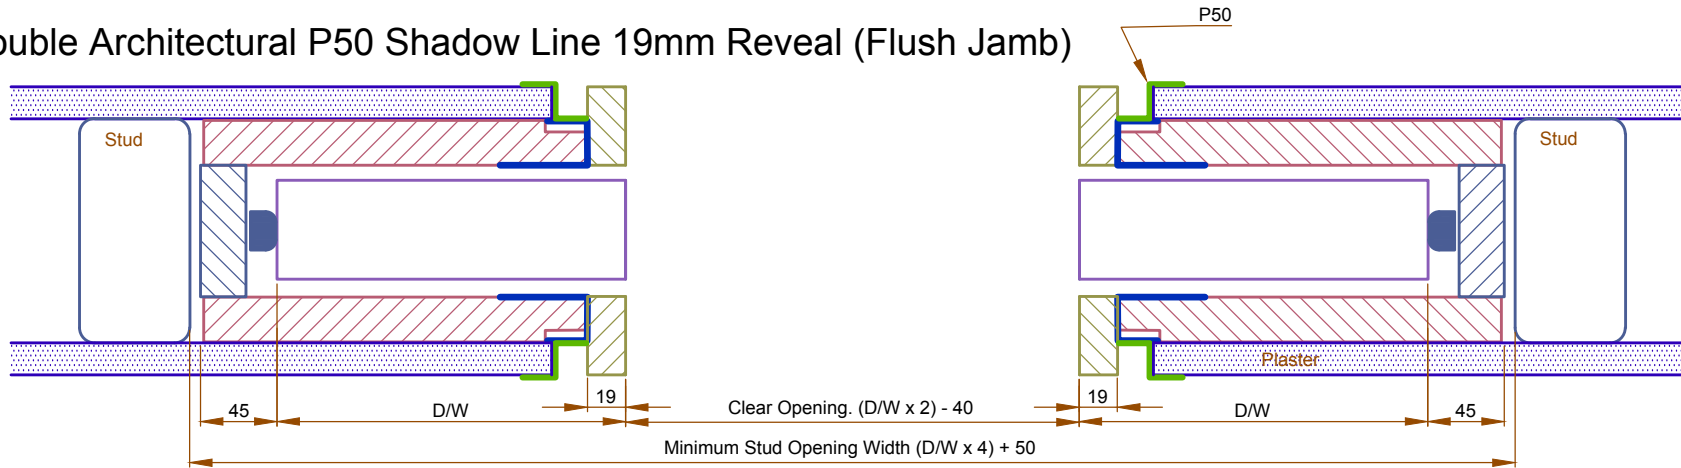

Double Architectural P50 Shadow Line 19mm Reveal (Flush Jamb)

Double Architectural P50 Shadow Line 19mm Reveal (Flush Pull)