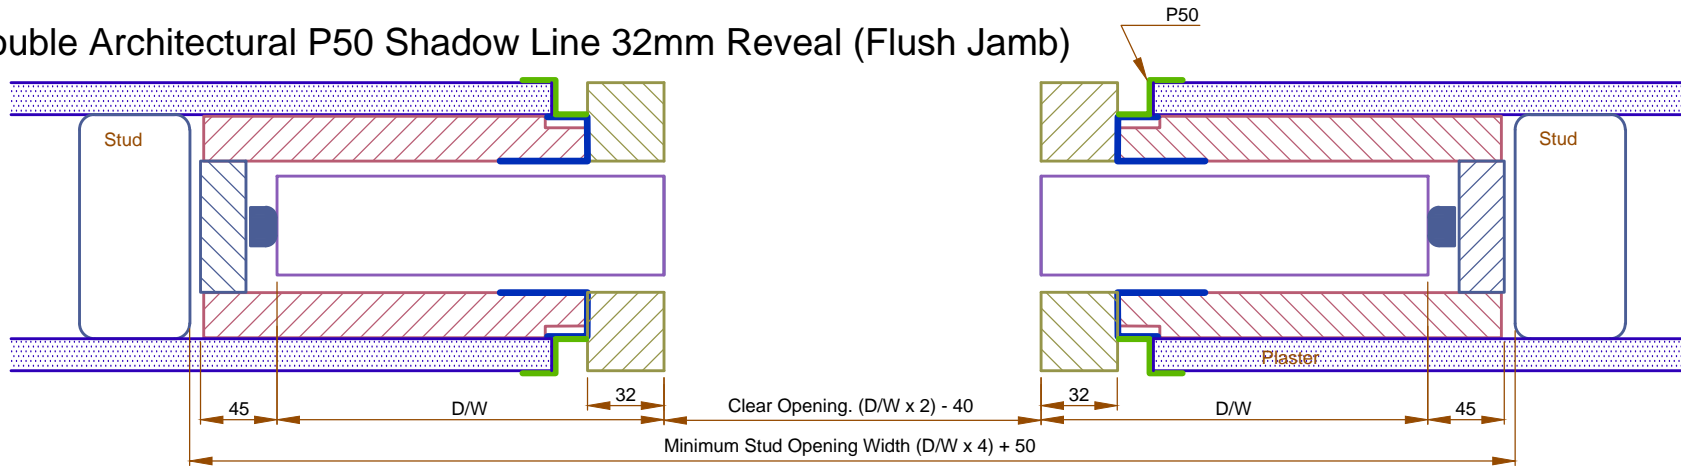

Double Architectural P50 Shadow Line 32mm Reveal (Flush Jamb)

Double Architectural P50 Shadow Line 32mm Reveal (Flush Pull)