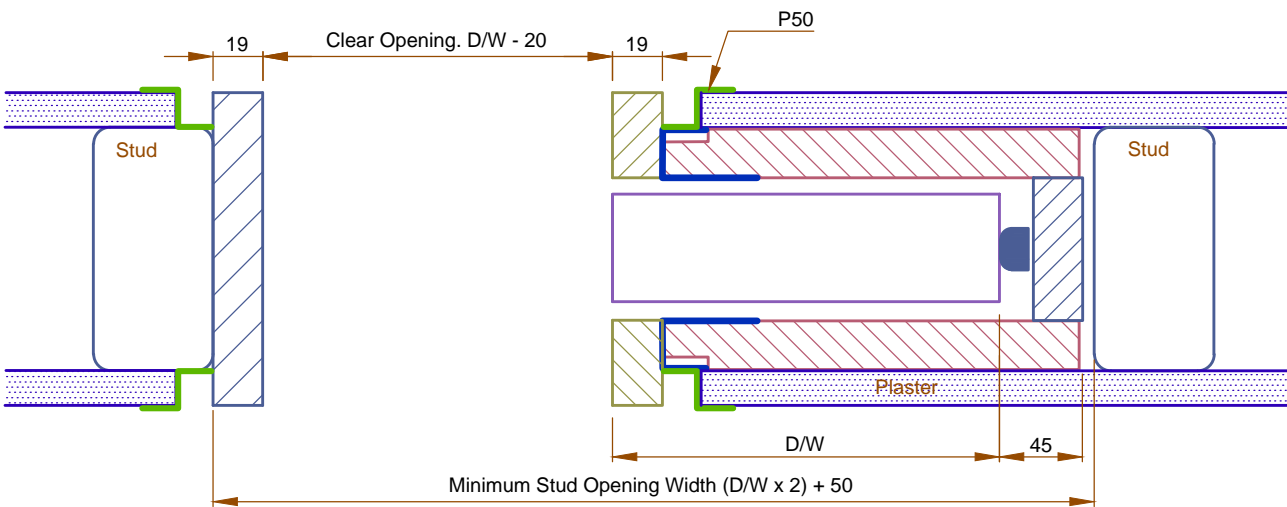

Architectural P50 Shadow Line 19mm Reveal (Flush Jamb)

Architectural P50 Shadow Line 19mm Reveal (Flush Pull)